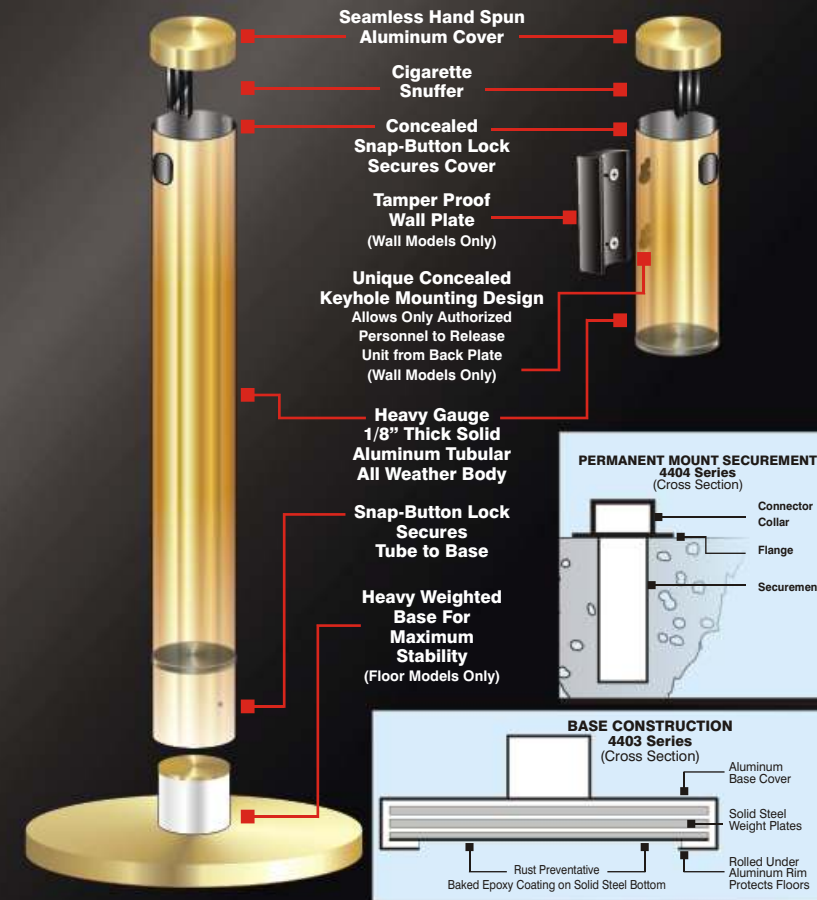

## Ash Receptacles

# Smoker's Post - Ash Receptacles

INDOOR / OUTDOOR  
Smoker's Post

At last! A sleek, stylish and durable solution for cigarette disposal. Completely weatherproof, windproof and fireproof, this collection of solid 1/8" thick seamless aluminum receptacles has a large capacity and is easy to empty due to a smartly designed security locking system. Satin brass models cannot tarnish and, therefore, never need polishing. In-ground and wall models are complete with all mounting hardware. Floor models have a heavy weighted base for extra stability. Table top models are exceptionally beneficial in outdoor seating areas. They conceal odors and prevent the wind from blowing debris onto the table and guests. All models have an internal cigarette snuffer panel to extinguish cigarettes and cigars.

Item No.	Description	Dia.	Height	Weight
<b>CIGARETTE DISPOSAL UNITS</b>				
4403*	Floor Standing w/14" Dia. Base	3 1/2"	42"	28 lbs
4404*	Permanent Mount	3 1/2"	42"	8 lbs
4401*	Wall Mount	3 1/2"	12"	3 lbs
4402*	Wall Mount	3 1/2"	24"	4 lbs
4405*	Table Top	3 1/2"	8"	2 lbs
4406*	Surface Mount	3 1/2"	42"	7 lbs