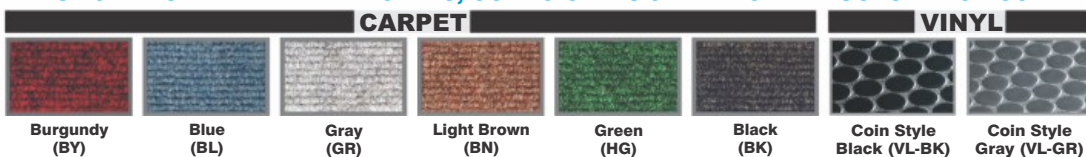

VALUE & VALUE MAX BELLMAN CARTS, CONDO CARTS & PLATFORM TRUCKS - DECK COVERINGS:

NOTE: The printed colors shown may vary from the actual colors. Real color samples are available upon request.