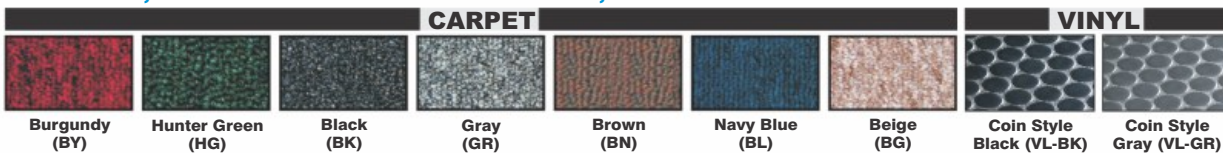

Bellman Cart & Platform Truck Deck Coverings

SIGNATURE, PREMIUM & DELUXE BELLMAN CARTS, CONDO CARTS & PLATFORM TRUCKS - DECK COVERINGS: