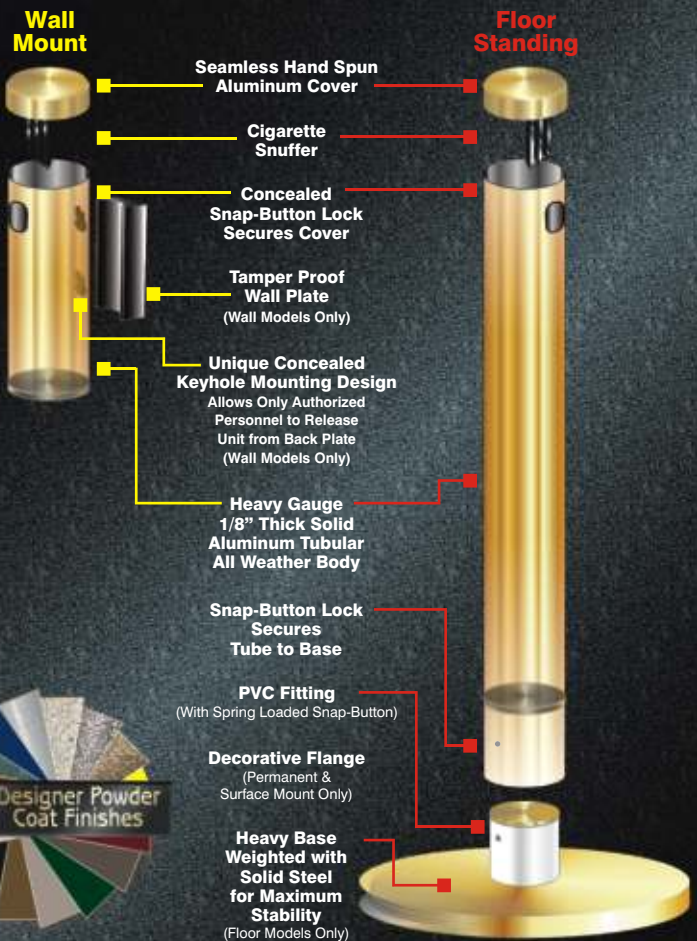

Glaro

- Solid 1/8" Thick Aluminum
- Tarnish-Proof Satin Brass
- 27 Powder Coat Finishes
- Rustproof
- Weatherproof
- Wind-Proof
- Fireproof
- Large Capacity
- Easy to Empty and Clean
- Snap-Button Cap Lock
- Snap-Button Tube Lock
- Heavy Weighted Base
- Internal Cigarette Snuffer Panel
- Designed To Conceal Odors
- Optional Security Cables
- Wall Mount Models
- In-Ground Mount Models
- Surface Mount Models
- Floor Standing Models
- Table Top Models

27 Designer Powder Coat Finishes

Smoker's Posts

Deluxe Series Indoor/Outdoor Ash Receptacles

4403SA

4404SA or 4406SA

4402SA

4401SA

4400SA

4405SA

The "Original" Smokers Post!

GLARO, known for innovation since 1945, has led the way once again designing the ultimate sleek, stylish, and extremely durable solution for cigarette disposal. Already the first choice of interior designers, architects, major purchasing and facility managers, this line is the ONLY full family of effective and indestructible smoking receptacles. Select from floor, wall, or table top models. This diversified collection provides a solution for every location.

Item	Description	Dia.	Ht.	Wt.	Base Dia.	Satin Aluminum (SA)	Satin Brass (BE)	Designer Finish (*)
CIGARETTE DISPOSAL UNITS								
4400	Wall Mount	3 1/2"	8"	3 lbs	-	•	•	•
4401	Wall Mount	3 1/2"	12"	3 lbs	-	•	•	•
4402	Wall Mount	3 1/2"	24"	4 lbs	-	•	•	•
4403	Floor Standing	3 1/2"	42"	28 lbs	14"	•	•	•
4404	In-Ground Mount	3 1/2"	42"	8 lbs	4"	•	•	•
4406	Surface Mount	3 1/2"	42"	7 lbs	4"	•	•	•
4405	Table Top	3 1/2"	8"	2 lbs	-	•	•	•
SC44	Security Cable for Wall Mountable Models					•	•	•