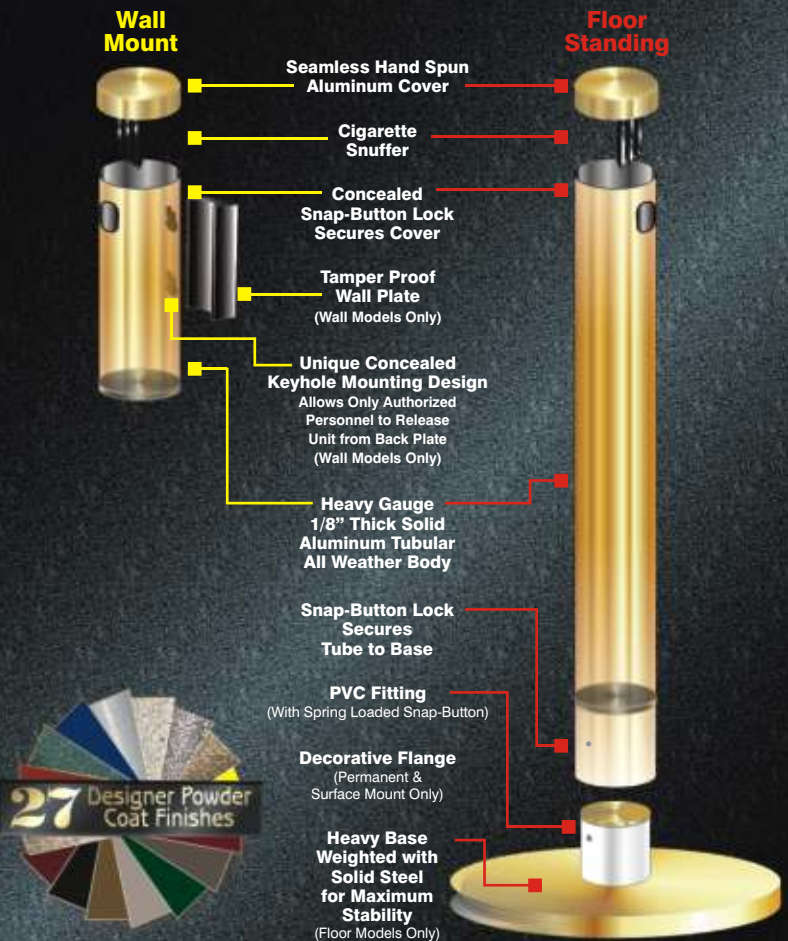

Glaro

- Solid 1/8" Thick Aluminum
- Tarnish-Proof Satin Brass
- 27 Powder Coat Finishes
- Rustproof
- Weatherproof
- Wind-Proof
- Fireproof
- Large Capacity
- Easy to Empty and Clean
- Snap-Button Cap Lock
- Snap-Button Tube Lock
- Heavy Weighted Base
- Internal Cigarette Snuffer Panel
- Designed To Conceal Odors
- Optional Security Cables
- Wall Mount Models
- In-Ground Mount Models
- Surface Mount Models
- Floor Standing Models
- Table Top Models

4403SA

4404SA or 4406SA

4402SA

4401SA

4400SA

4405SA

Item	Description	Dia.	Ht.	Wt.	Base Dia.	Satin Aluminum (SA)	Satin Brass (BE)	Designer Finish (*)
CIGARETTE DISPOSAL UNITS								
4400	Wall Mount	3 1/2"	8"	3 lbs	-	•	•	•
4401	Wall Mount	3 1/2"	12"	3 lbs	-	•	•	•
4402	Wall Mount	3 1/2"	24"	4 lbs	-	•	•	•
4403	Floor Standing	3 1/2"	42"	28 lbs	14"	•	•	•
4404	In-Ground Mount	3 1/2"	42"	8 lbs	4"	•	•	•
4406	Surface Mount	3 1/2"	42"	7 lbs	4"	•	•	•
4405	Table Top	3 1/2"	8"	2 lbs	-	•	•	•
SC44	Security Cable for Wall Mountable Models					•	•	•

* Specify Designer Finish (from page 2) when ordering