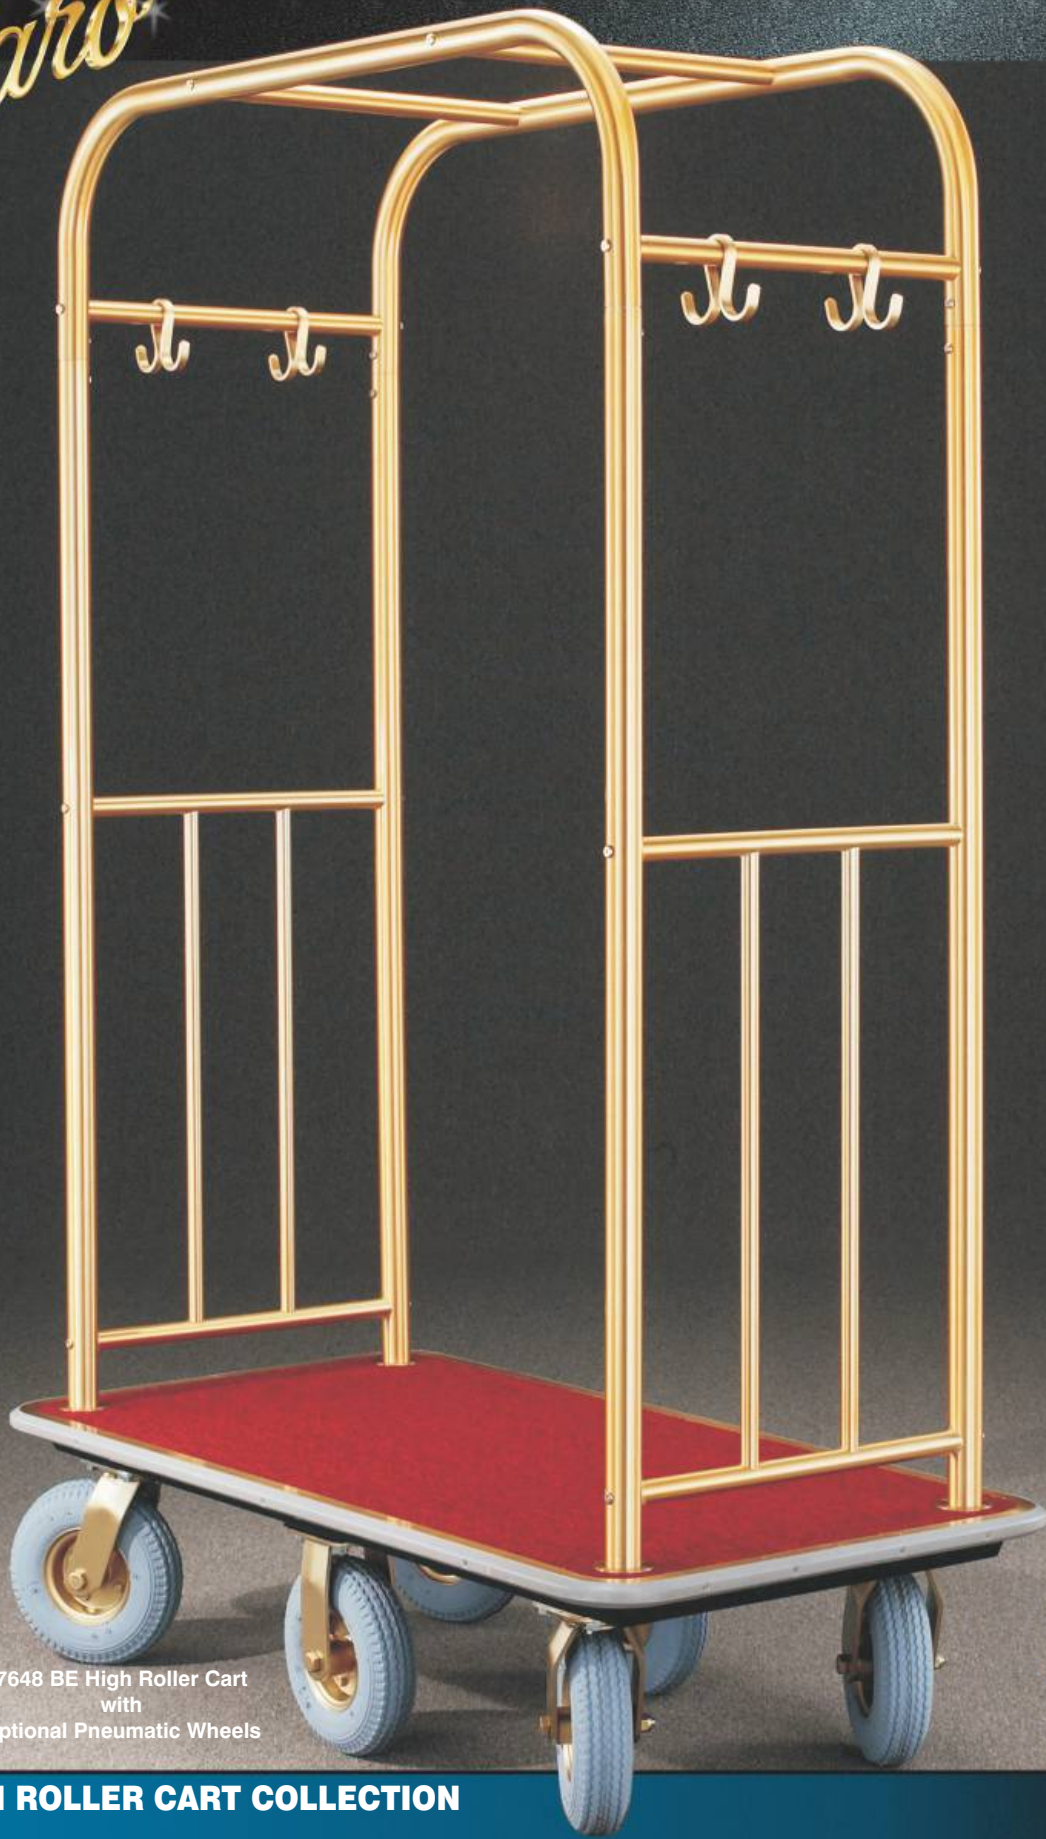

Glaro

7648 BE High Roller Cart
with
Optional Pneumatic Wheels

HIGH ROLLER CART COLLECTION

Bellman Carts

The Glaro Glider "HIGH ROLLER" Collection

Solid Aluminum Rust-Proof Construction

High Capacity! Extra Height!

7448 SA
High Roller Cart
with
Standard Hard Rubber Wheels

**TARNISH AND RUST PROOF SATIN BRASS
CLEAR POWDER COATED SATIN ALUMINUM**

**CHOICE OF 27 DESIGNER SMOOTH
OR TEXTURED POWDER COAT FINISHES**

This remarkable cart was originally designed by Glaro at the request of The Disney® Corporation. It will transport a large quantity of luggage, and will out-perform and out-last all other brands. Known for its durability, easy maneuverability, and speed, the Glaro Glider High Roller Cart (especially the 6-wheel model) is unsurpassed in the hospitality industry!

- 30% More Luggage Capacity
- 6 and 4 Wheel Models
- 8" Solid Rubber Wheels
- Ships Fast in 2 to 5 Days
- 4 Hanger Bars
- 4 Double Utility Hooks
- Built for Indoor/Outdoor Use
- Custom Carpet Logos Available
- Quick Customer Service
- Choice of 7 Carpet Colors
- 31 Frame Finishes
- Shipped KD for Low Freight Costs
- 1500 lb. Capacity

Gray
(GR)

Brown
(BN)

Navy Blue
(BL)

Beige
(BG)

Item	Description	Standard 8" Wheels	No. of Wheels	Clothes Hooks	Deck Ht	Overall Lnth	Overall Wd	All Satin Aluminum (SA)	Satin Brass (BE) Designer Finishes (*)
HIGH ROLLER BELLMAN CARTS, 1½" Diameter Tubing									
7648	High Roller 6 Wheel Bellman Cart	Hard Rubber	6	8	75"	48"	49"	25"	112 lbs
7448	High Roller 4 Wheel Bellman Cart	Hard Rubber	4	8	75"	48"	49"	25"	94 lbs
7460	High Roller 6 Wheel Bellman Cart	Hard Rubber	6	8	75"	48"	41½"	25"	104 lbs
7440	High Roller 4 Wheel Bellman Cart	Hard Rubber	4	8	75"	40"	41½"	25"	89 lbs
OPTIONS									
CR2	Removable Side Containment Rails - Set of 4							2 lbs	
PW4	Optional Pneumatic Wheels - Set of 4 for Models 7448 & 7440								
PW6	Optional Pneumatic Wheels - Set of 6 for Model 7648								