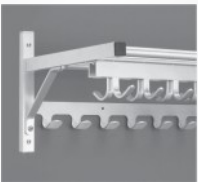

Item #/Length	Wt./Lbs.
502-SA-66"	12
502-SA-72"	13
502-SA-78"	15
502-SA-84"	15
502-SA-90"	16
502-SA-96"	17

8000B-SA Series Wall Racks Satin Aluminum. Two 4 tube Shelves with a hanger bar and hook strip. Capacity: 8 coats per foot. 18½" height, 13" depth. Hangers Not Included.

Item #/Length	Wt./Lbs.
8000B-SA-24"	6
8000B-SA-30"	7
8000B-SA-36"	8
8000B-SA-48"	11
8000B-SA-54"	11
8000B-SA-60"	12

Item #/Length	Wt./Lbs.
8000B-SA-66"	13
8000B-SA-72"	13
8000B-SA-78"	16
8000B-SA-84"	17
8000B-SA-90"	17
8000B-SA-96"	18

8000C-SA Series Wall Racks Satin Aluminum. One 4 tube shelf with a hanger bar and hook strip. Capacity: 8 coats per foot. 7" height, 13" depth. Hangers Not Included.

Item #/Length	Wt./Lbs.
8000C-SA-24"	4
8000C-SA-30"	4
8000C-SA-36"	4
8000C-SA-48"	7
8000C-SA-54"	7
8000C-SA-60"	8

Item #/Length	Wt./Lbs.
8000C-SA-66"	8
8000C-SA-72"	9
8000C-SA-78"	10
8000C-SA-84"	11
8000C-SA-90"	11
8000C-SA-96"	13

9000C-SA Series Wall Racks Satin Aluminum. One 4 tube shelf with 3 hook strips, Capacity: 12 coats per foot. 7" height, 13" depth. Hanger Bar Not Included.